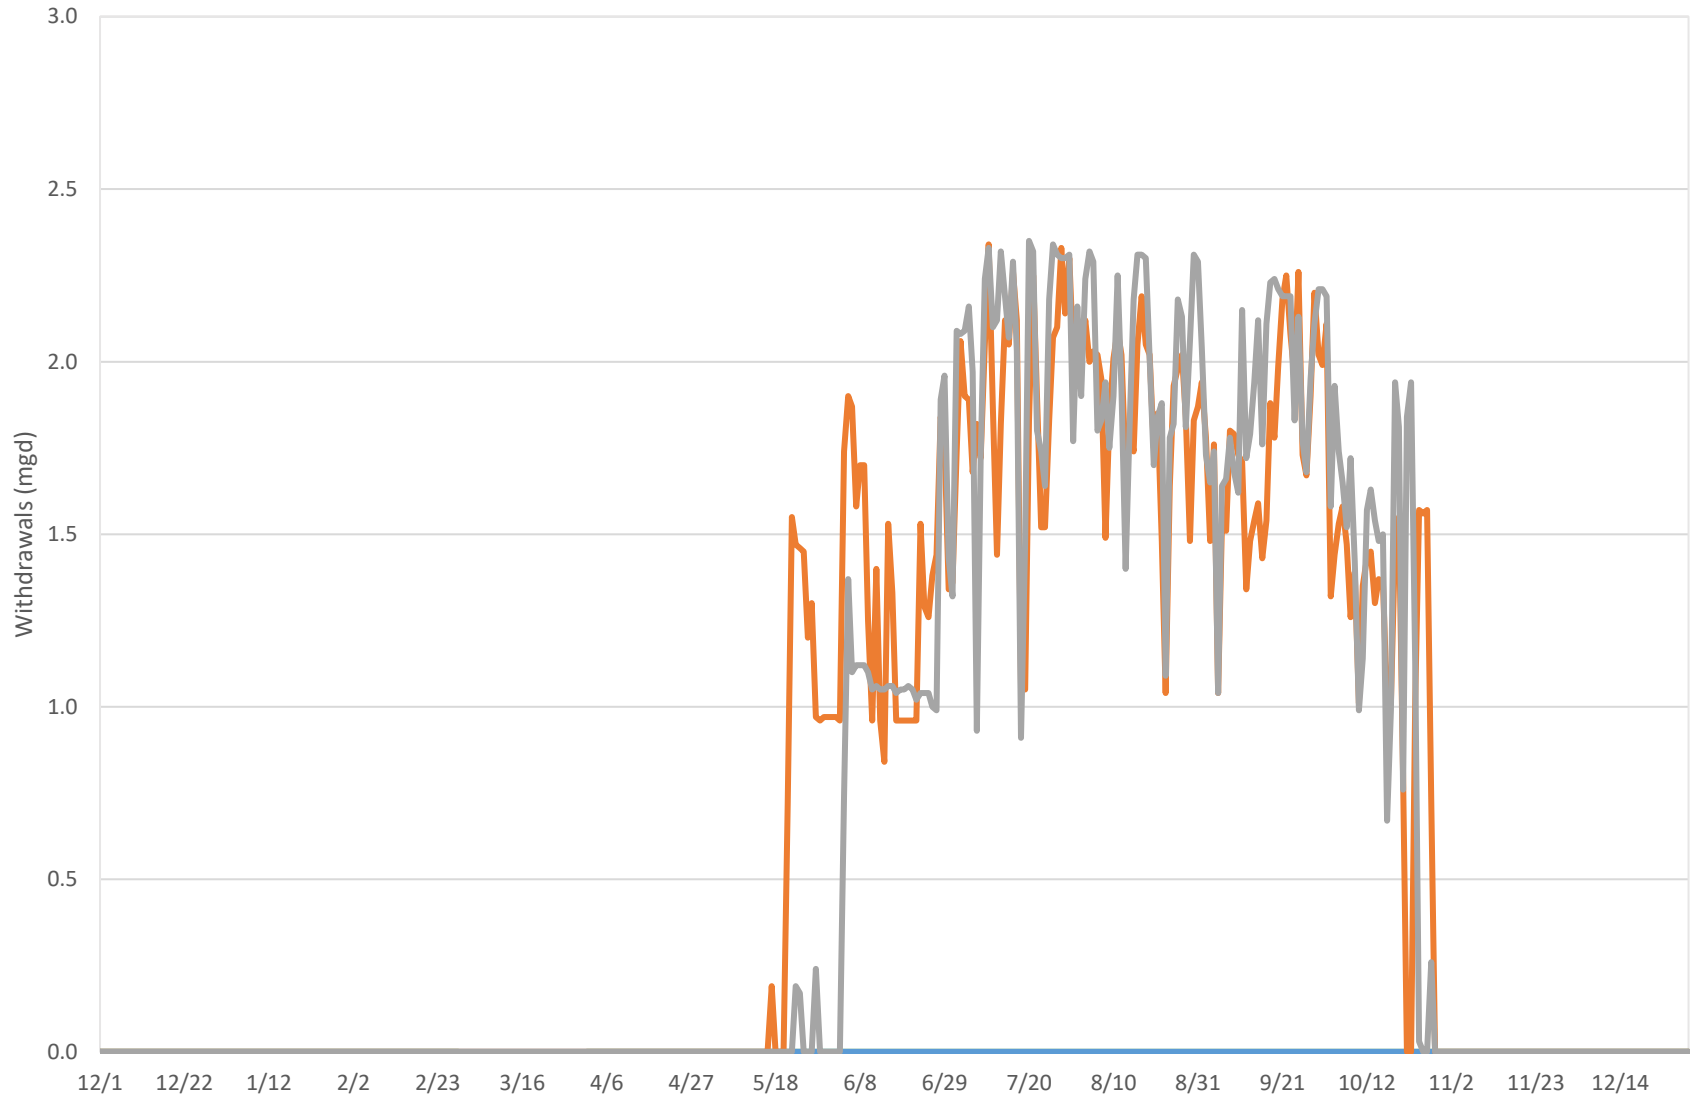

### Well Withdrawals

— Rewak (Darien)    — Wire Mill (Stamford)    — Canal St (Westport)    — Coleytown (Westport)