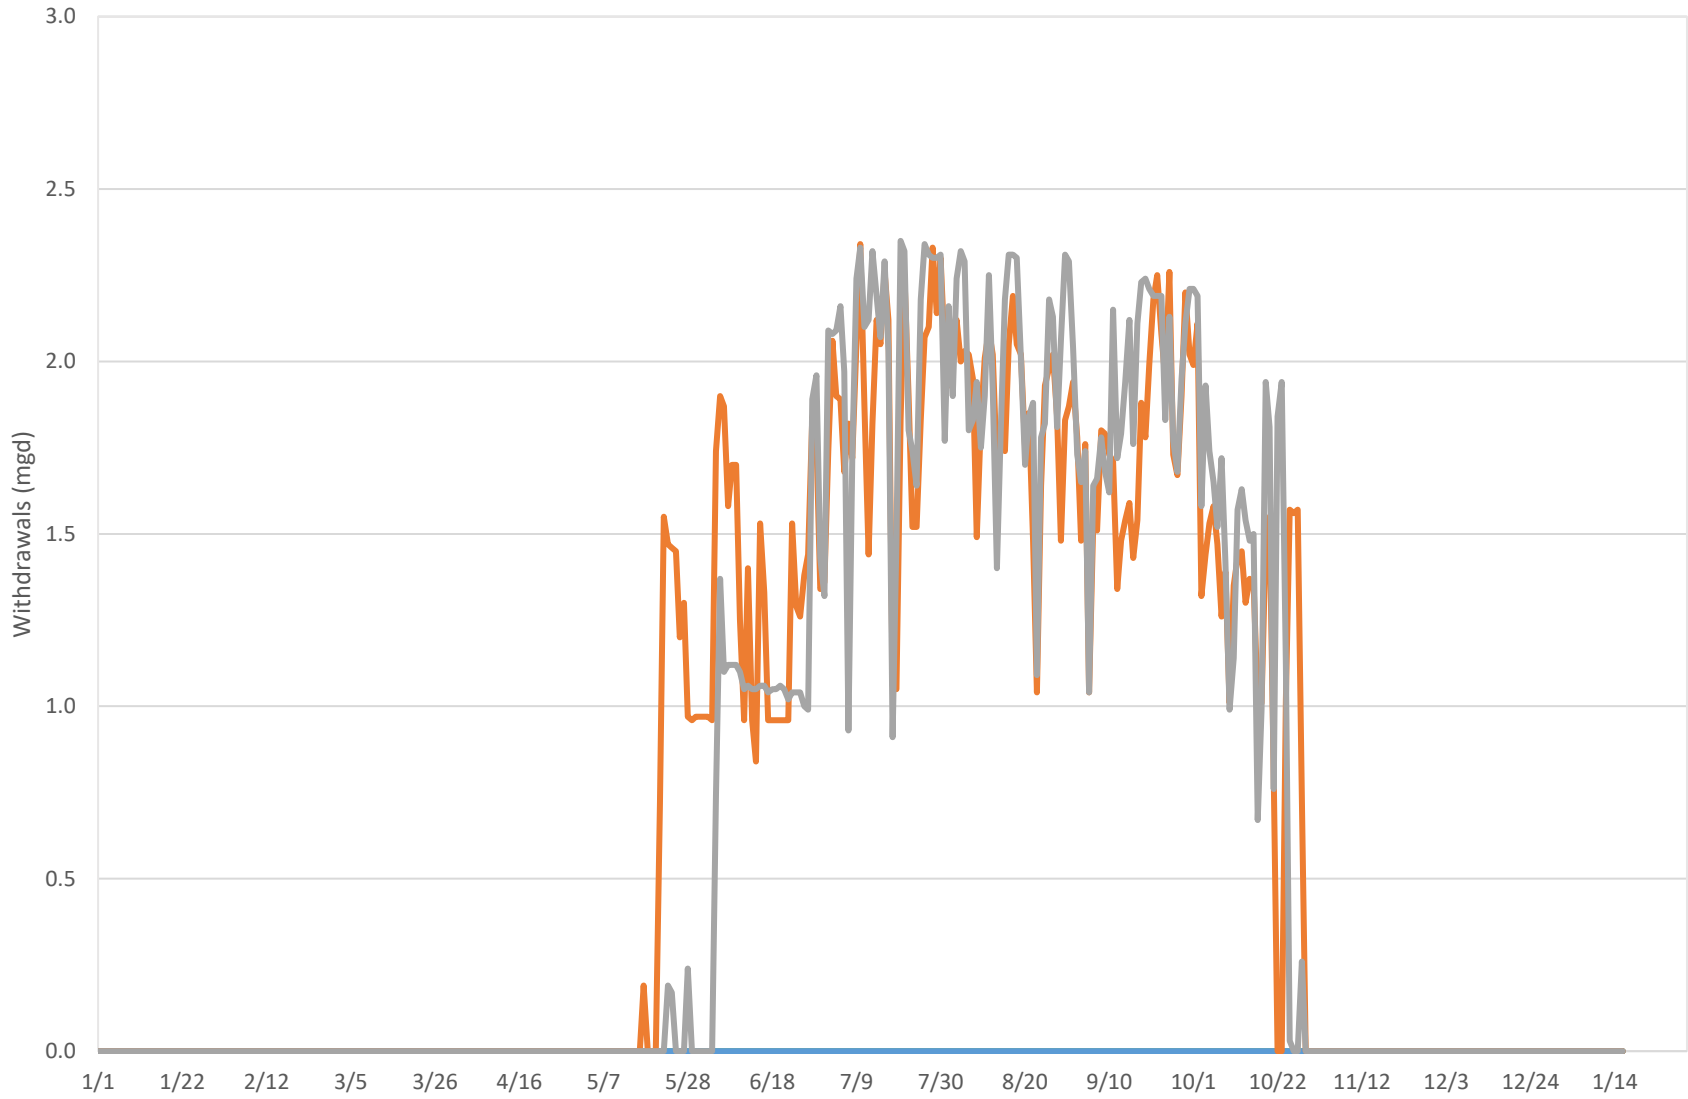

Well Withdrawals

— Rewak (Darien) — Wire Mill (Stamford) — Canal St (Westport) — Coleytown (Westport)