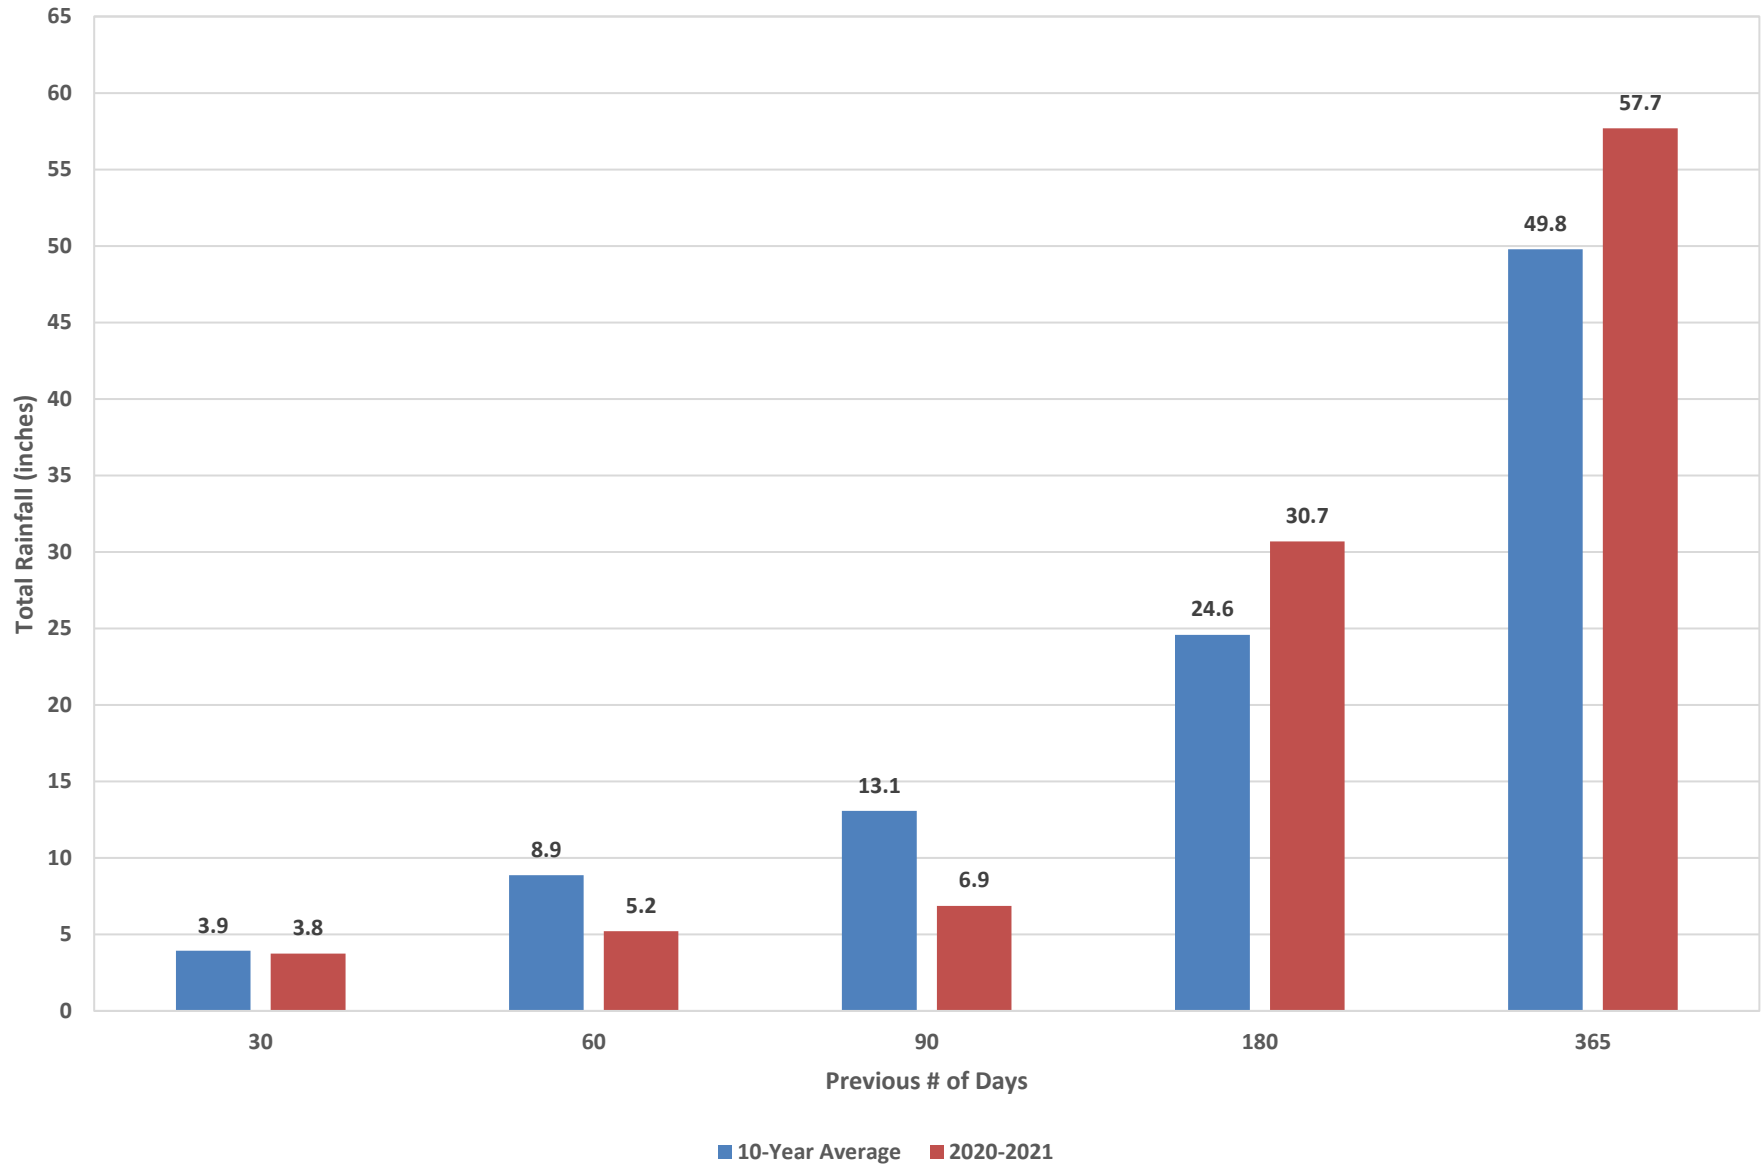

Stamford Rainfall 1/25/2022

Greenwich Rainfall 1/22/2022