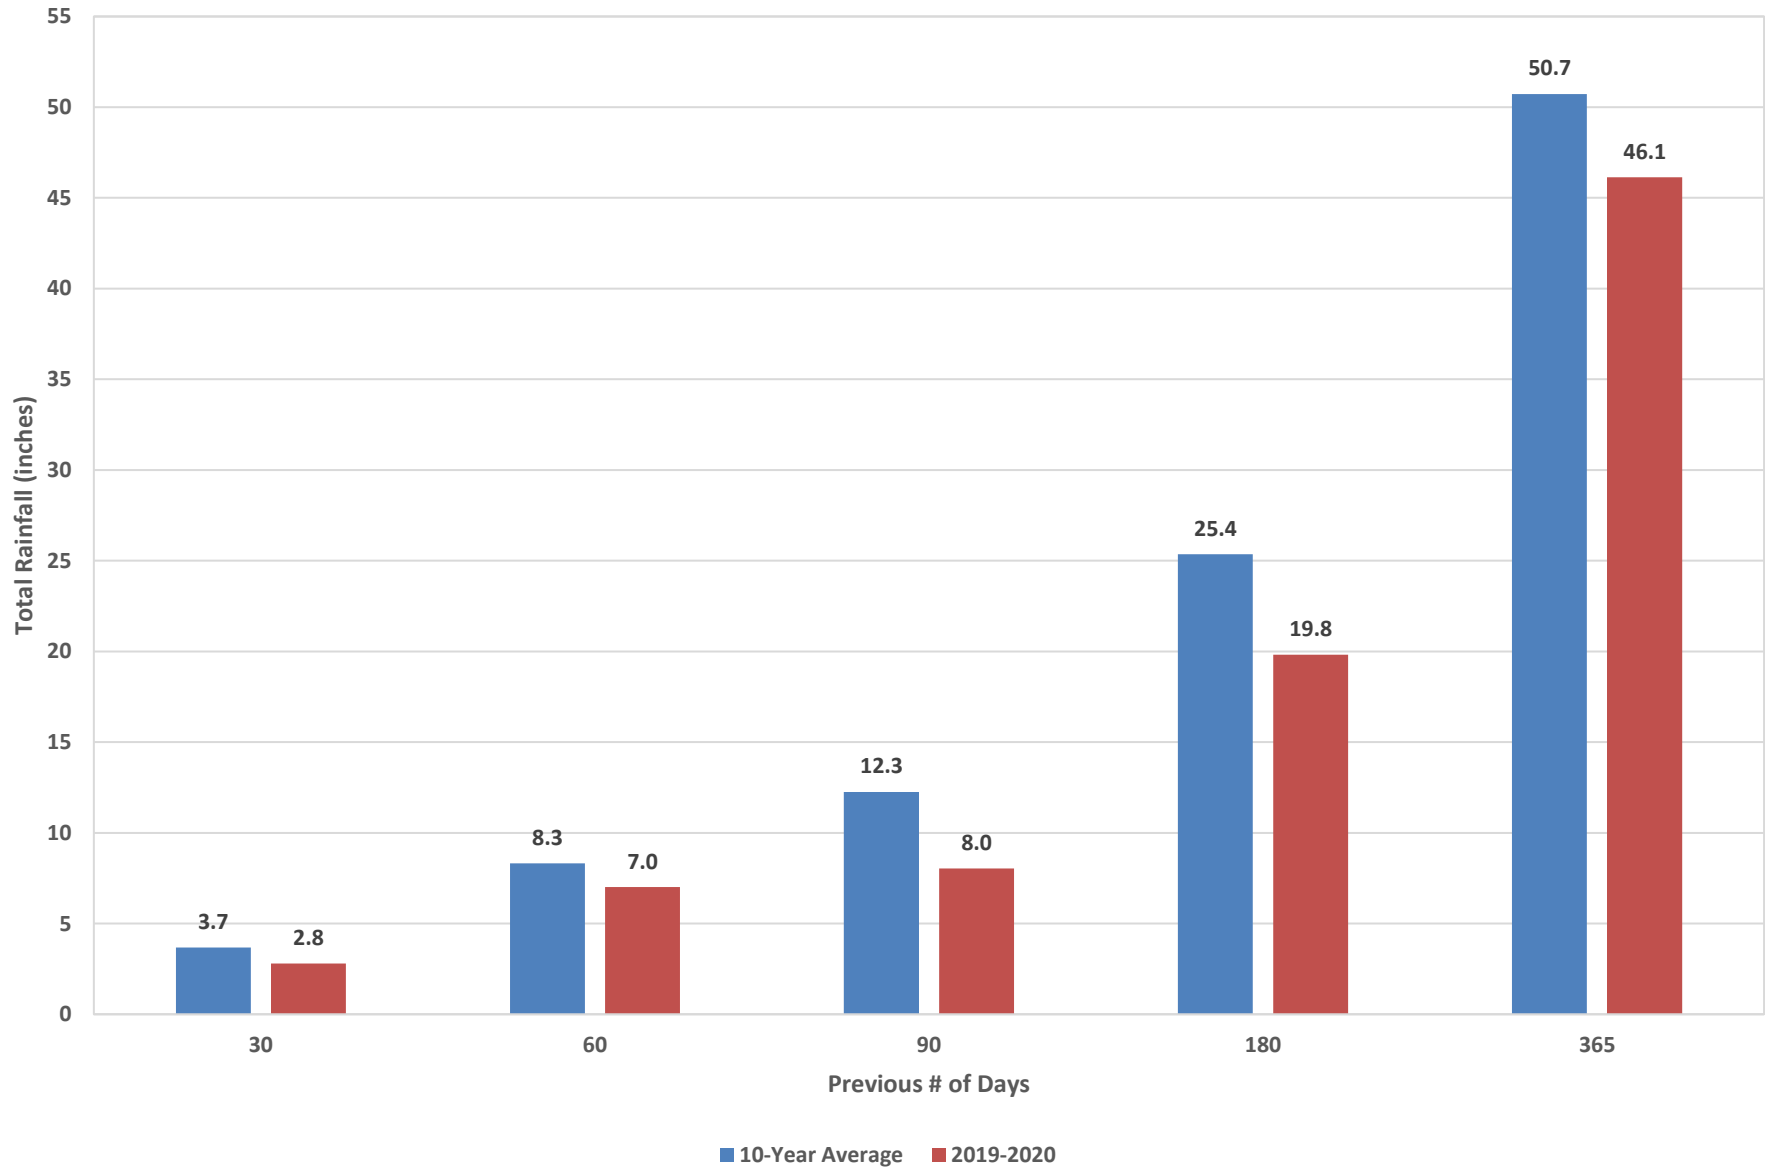

## Stamford Rainfall 8/25/2020

# Greenwich Rainfall 8/25/2020