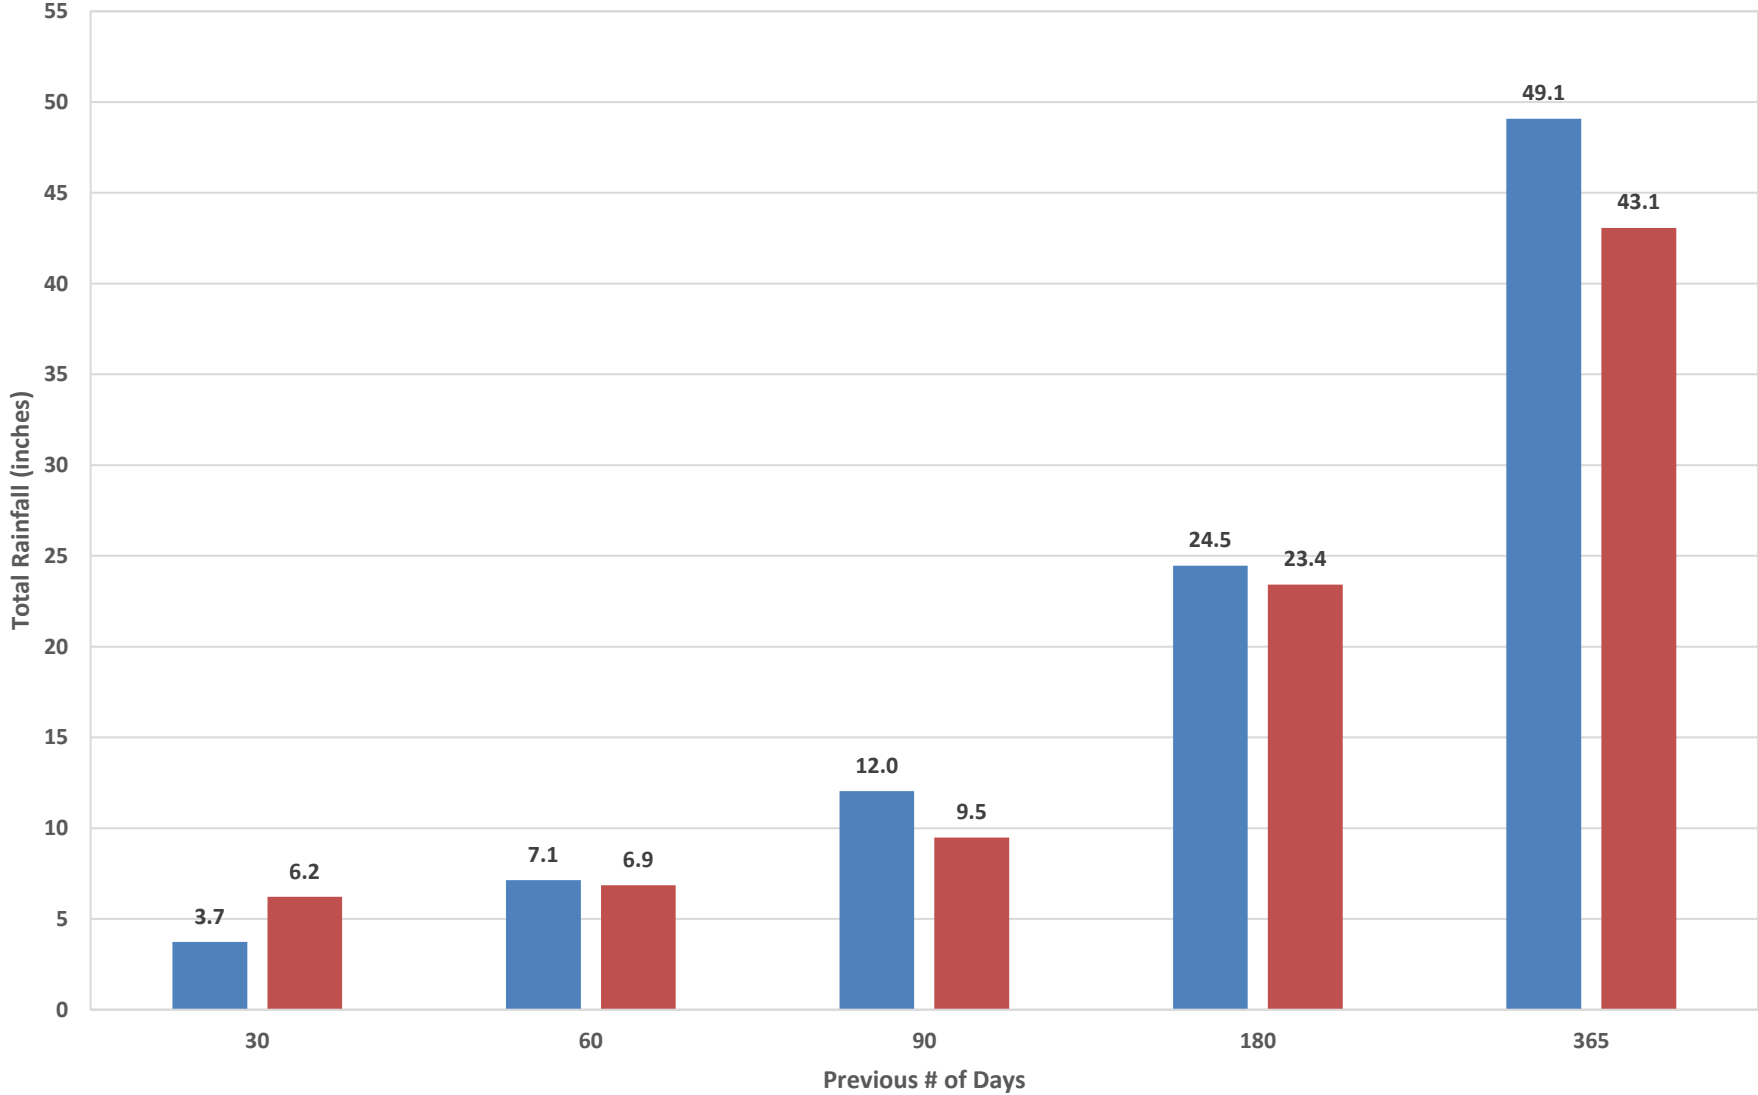

Stamford Rainfall 9/27/2022

■ 10-Year Average ■ 2021-2022

Greenwich Rainfall 9/27/2022