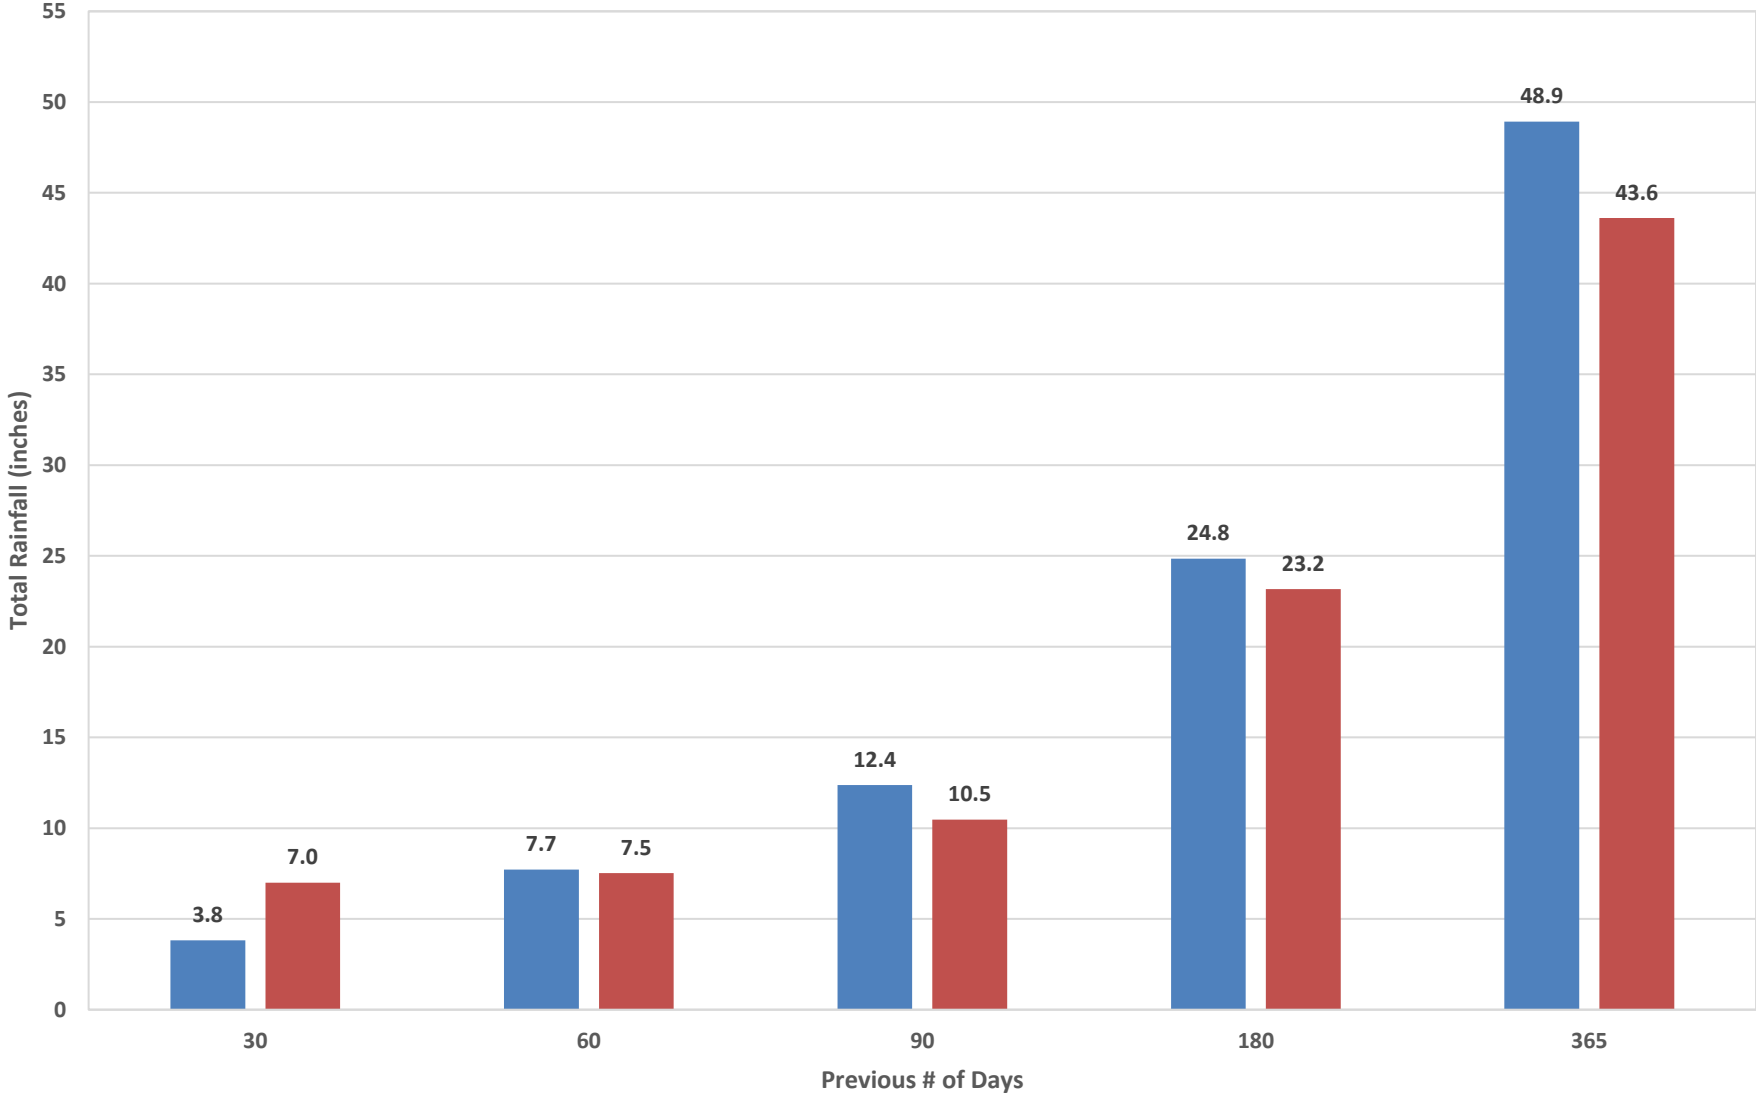

# Stamford Rainfall 10/4/2022

■ 10-Year Average ■ 2021-2022

## Greenwich Rainfall 10/4/2022