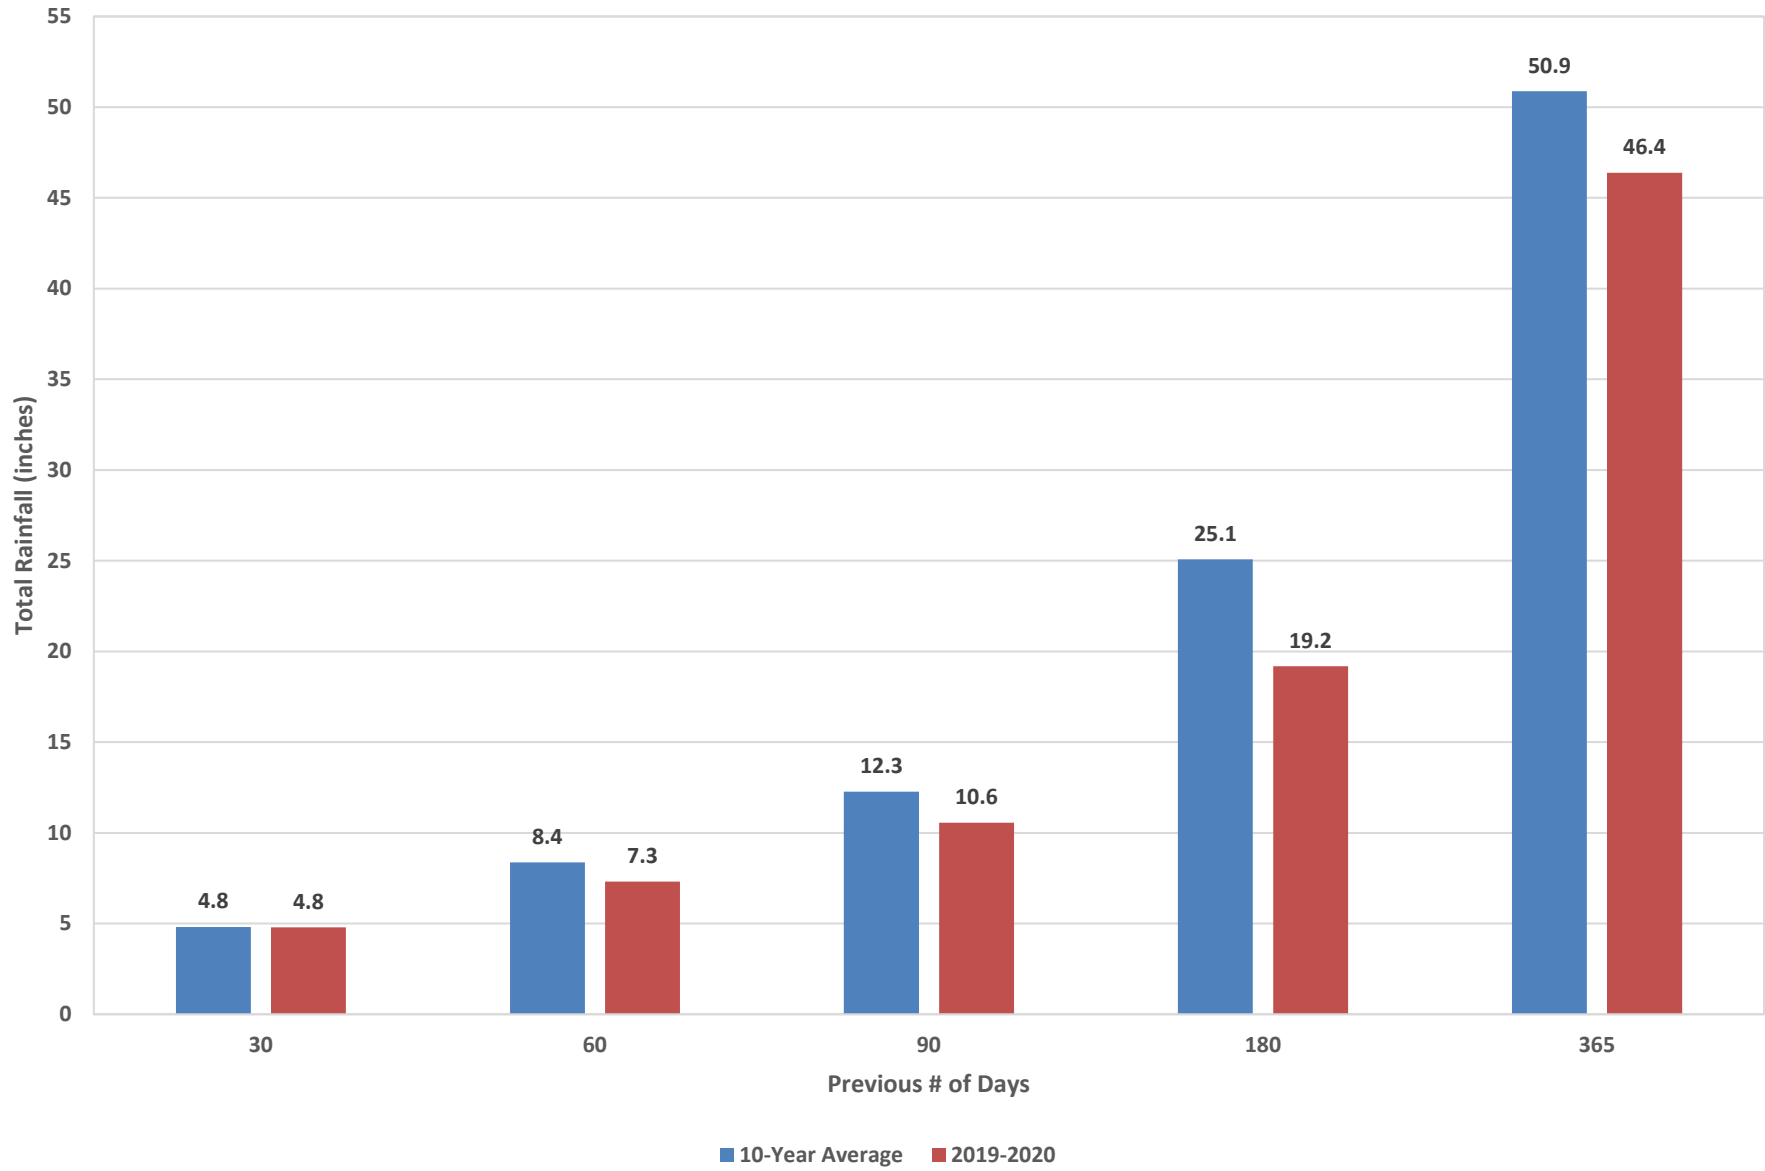

Stamford Rainfall 10/20/2020

Greenwich Rainfall 10/20/2020