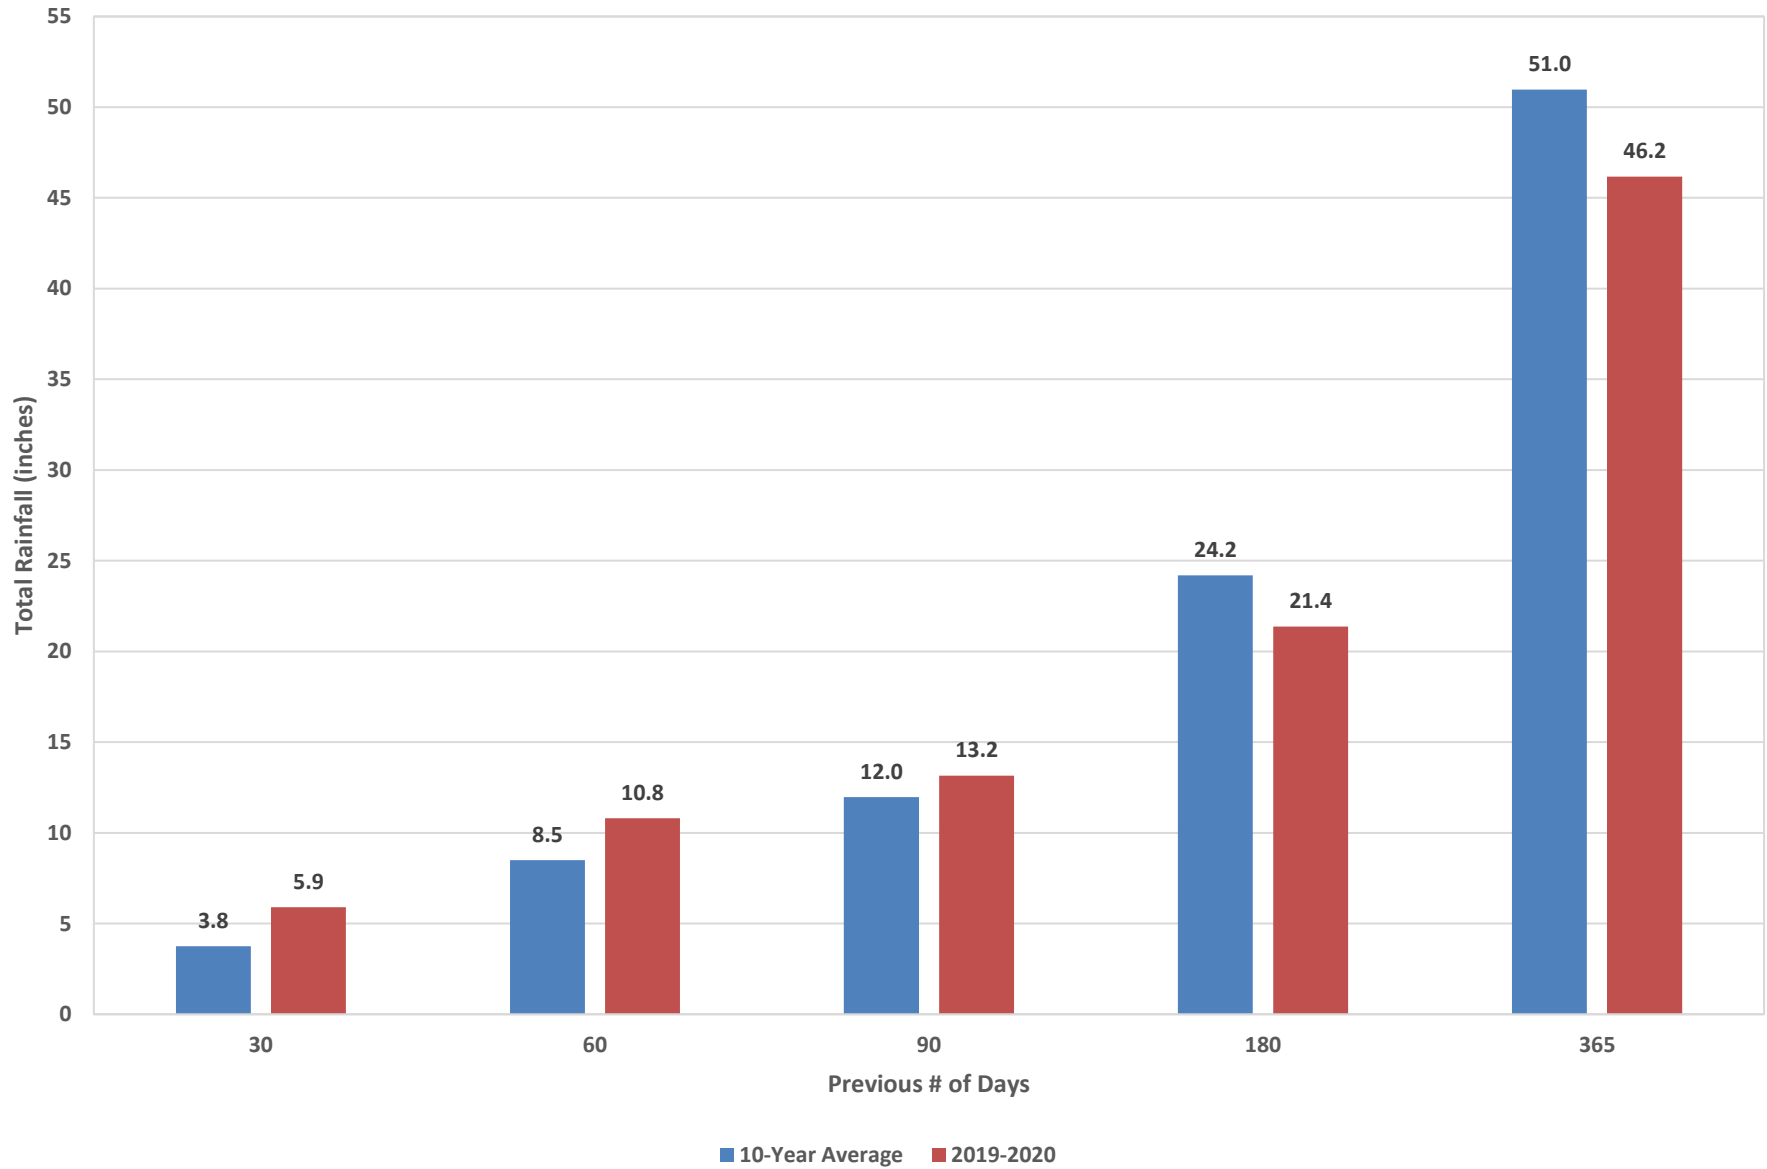

## Stamford Rainfall 11/24/2020

# Greenwich Rainfall 11/24/2020