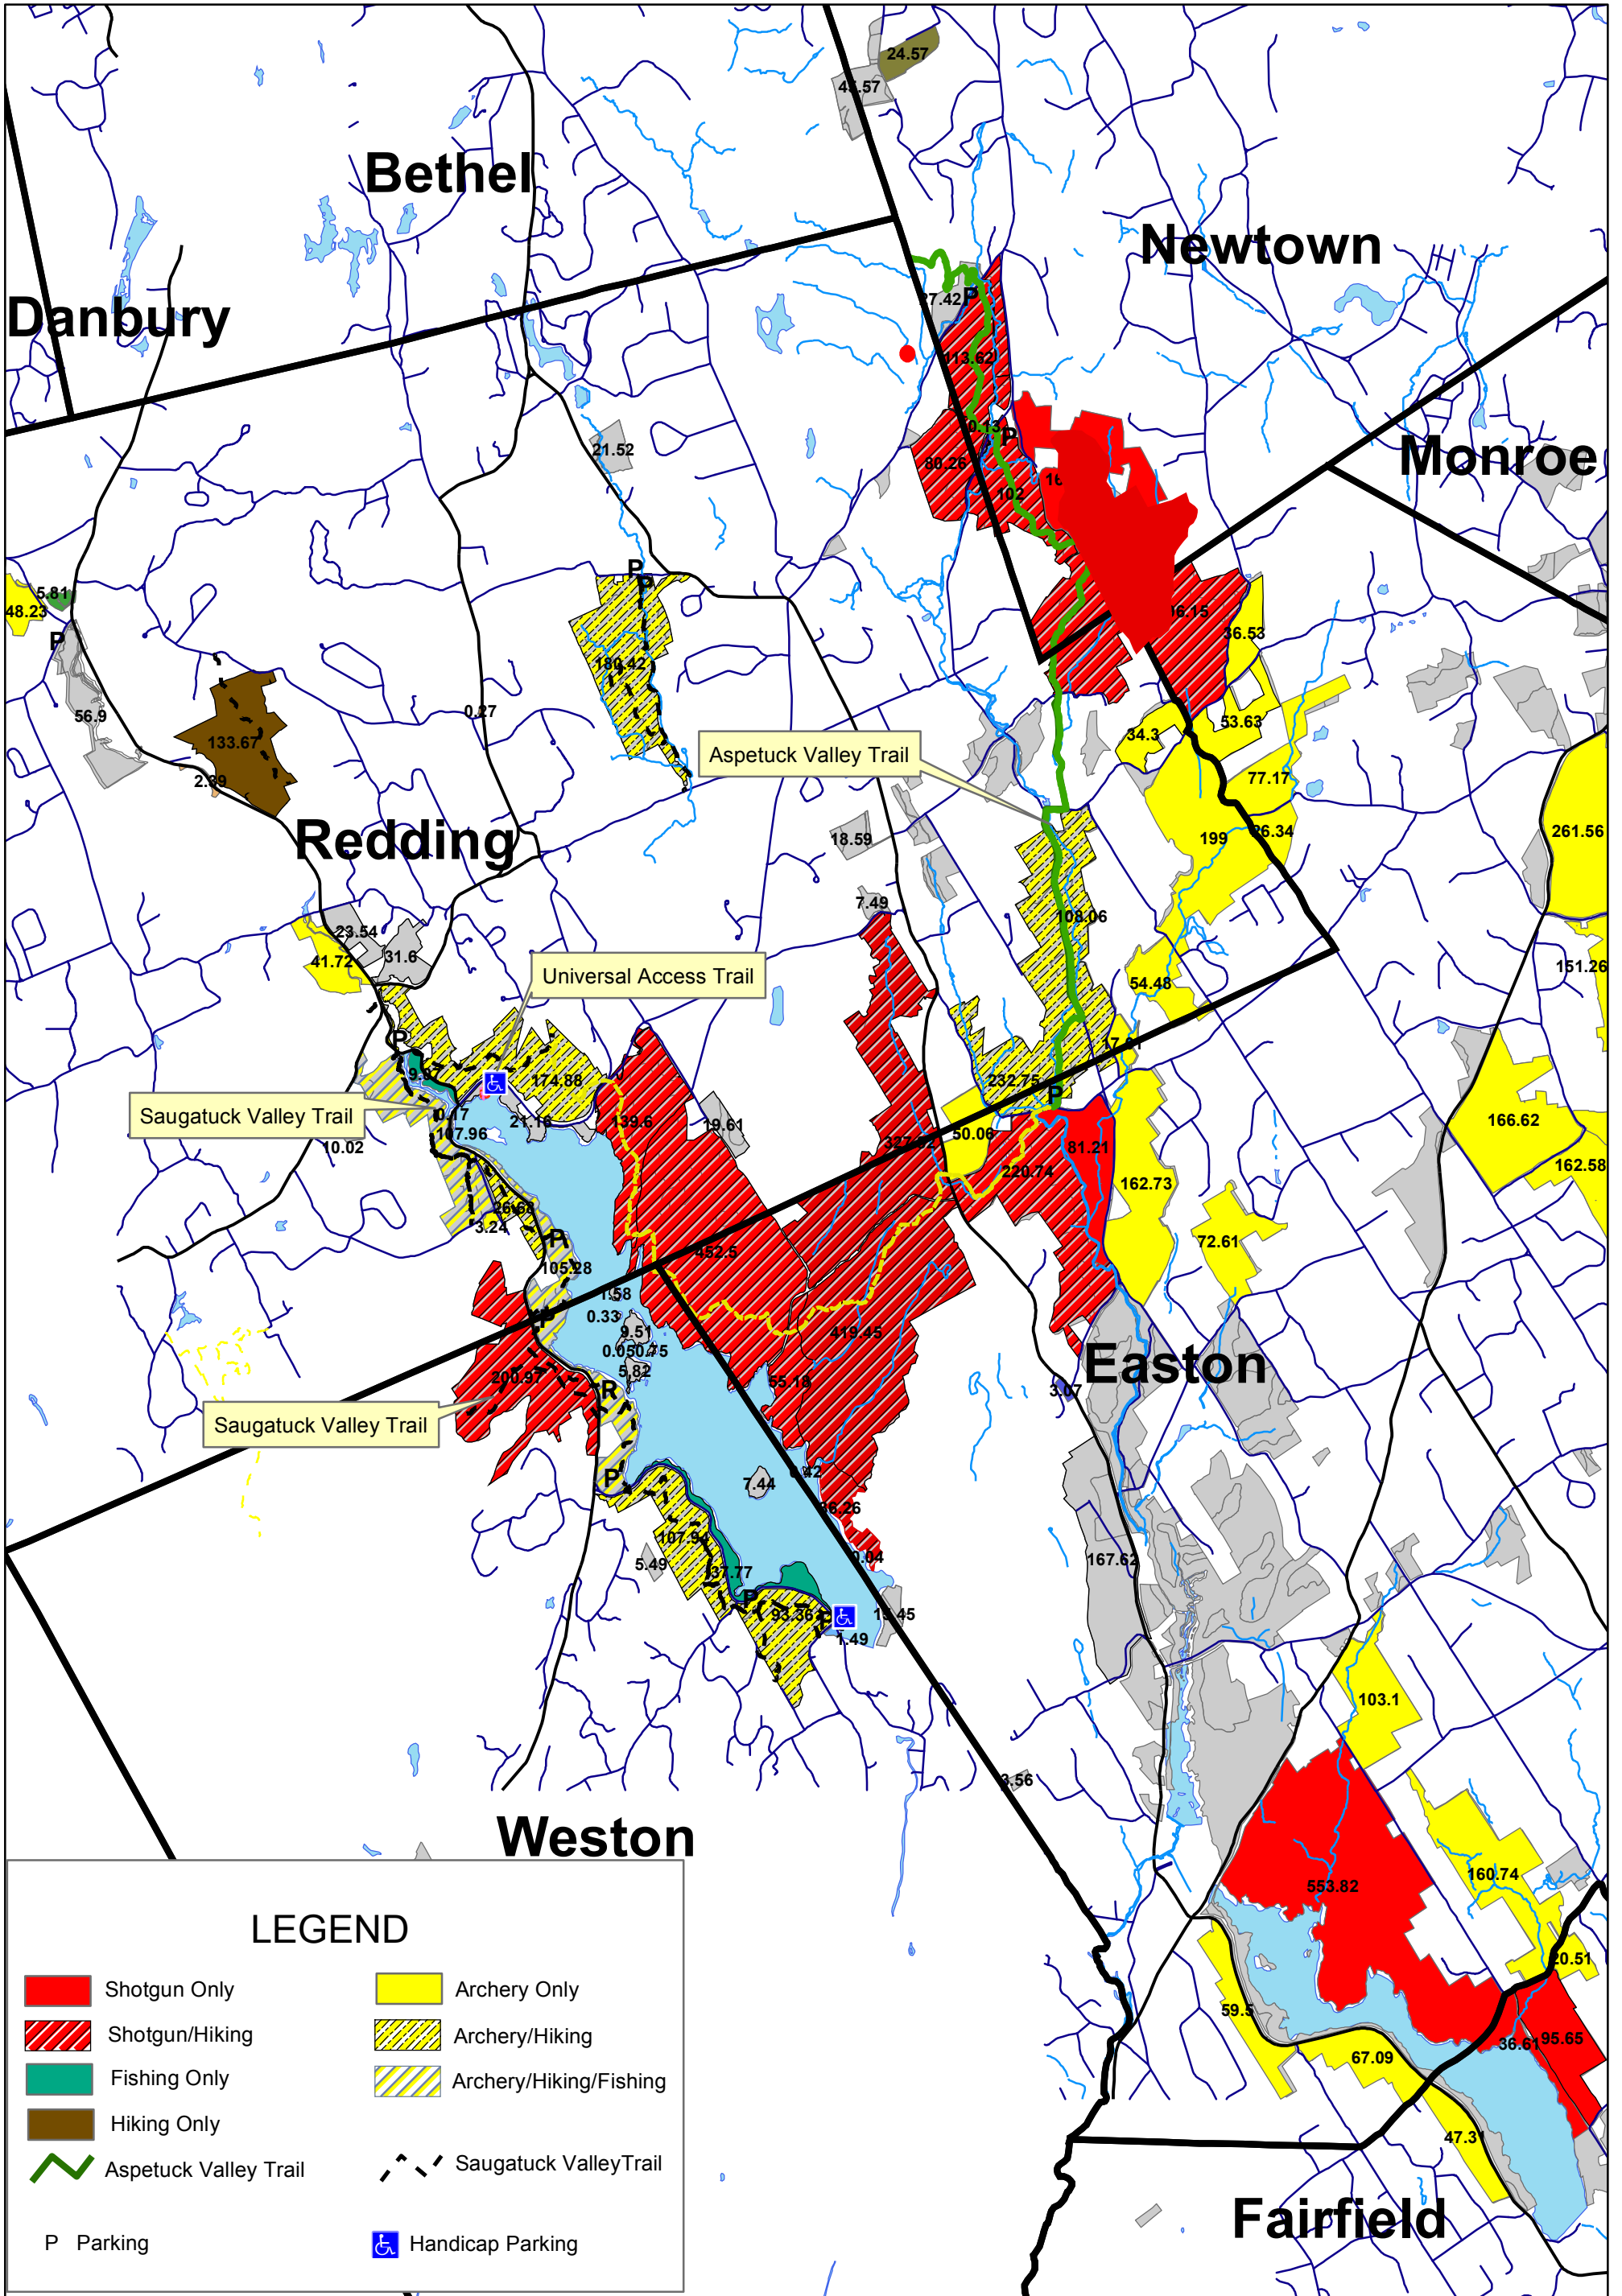

# Centennial Watershed State Forest

Hemlock System  
Combined Activities

## LEGEND

- |  |  |
|--|--|
|  Shotgun Only            |  Archery Only           |
|  Shotgun/Hiking          |  Archery/Hiking         |
|  Fishing Only            |  Archery/Hiking/Fishing |
|  Hiking Only             |  Aspetuck Valley Trail   |
|  Saugatuck Valley Trail |  Parking                 |
|  Handicap Parking       |  |